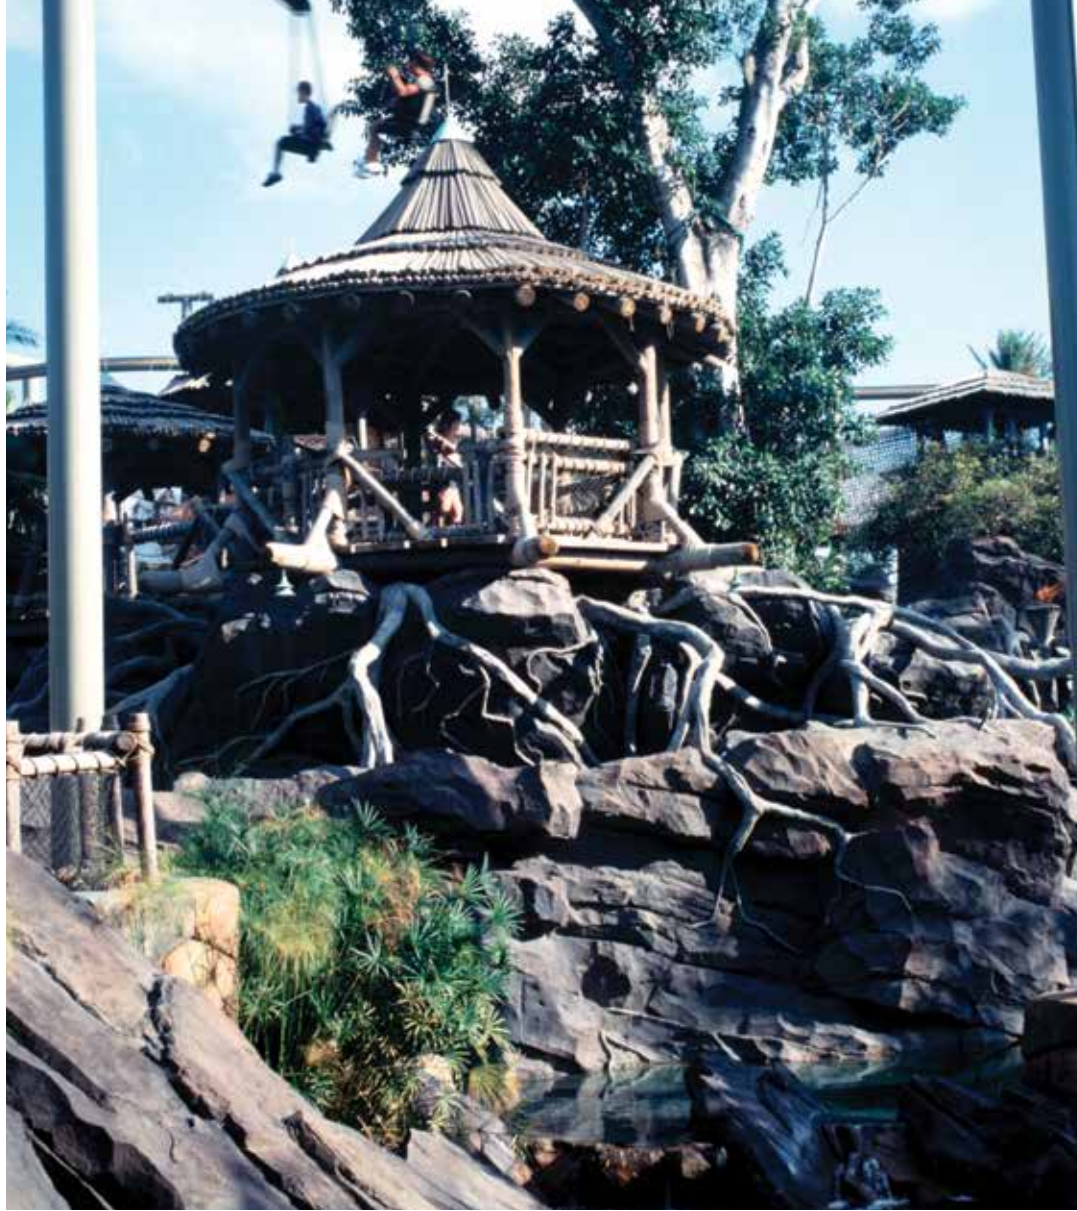

Our ability to create theme experiences for park patrons is second to none. However, creativity is only half of the theme construction equation; developing these themes within the respective budget and schedule is equally important. COST's thorough understanding of custom-designed theme construction allows us to produce scenes, sets, facades and sculptures in the most efficient and cost-effective manner by using a variety of materials such as concrete, fiberglass, GFRC, urethane, wood, metals and acrylic.