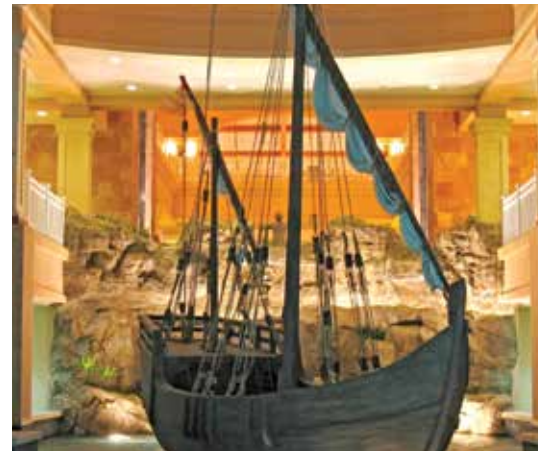

THEME DEVELOPMENT

• Rock features

• Theme facades

• Theme structures

• Sculptures